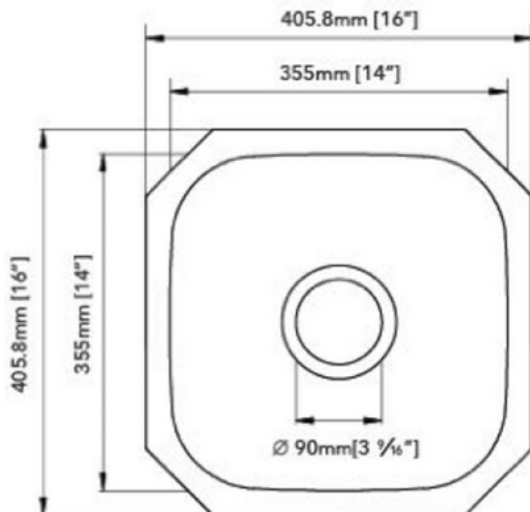

# STAINLESS STEEL SINK

STOCK PROGRAM

MODEL: SS-117-10-1616A1

DEPTH	GAUGE/THICKNESS
8"	18GA

- Under-mount Single Bowl Sink
- Dimensions: 16"x16"
- Material: 304
- Finish: Brushed

Undercoated and Sound Pads

3-1/2" Drain Opening